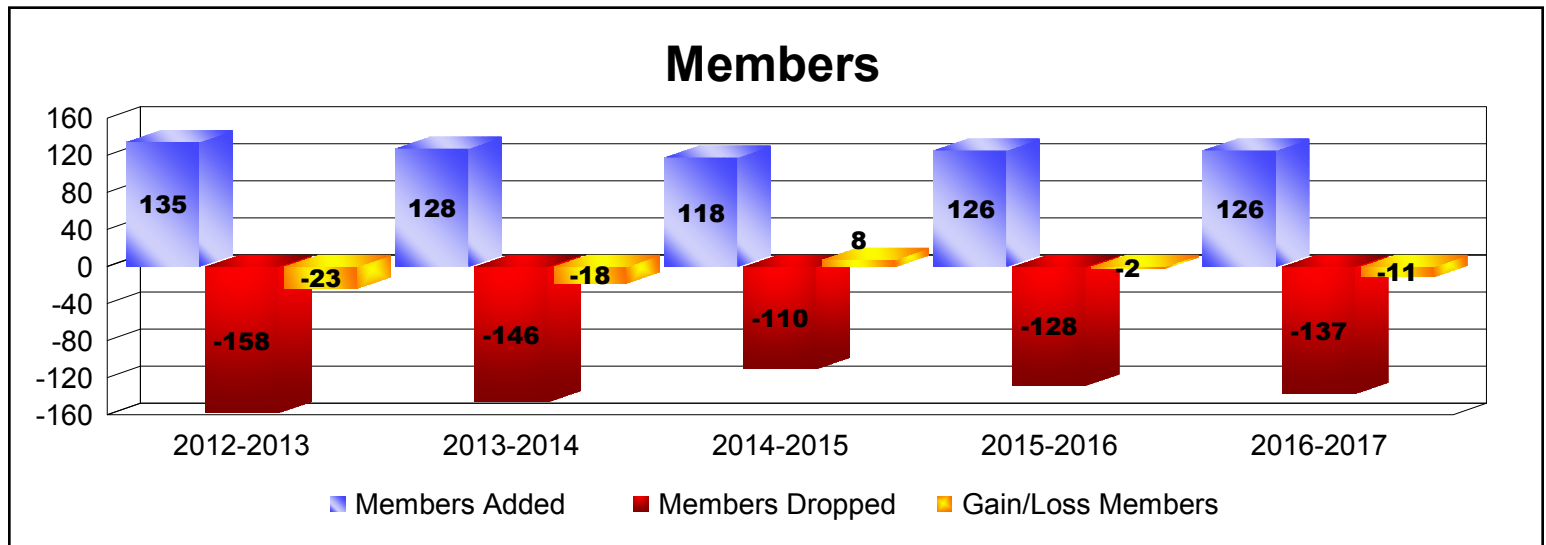

Year	New Clubs	Dropped Clubs	Gain/ Loss Clubs	New Members	Charter Members	Reinstate Members	Transfer Members	Total Member Added	Total Members Dropped	Gain/ Loss Members
2012-2013	0	0	0	109	0	12	14	135	-158	-23
2013-2014	0	-1	-1	107	1	7	13	128	-146	-18
2014-2015	0	-1	-1	109	0	3	6	118	-110	8
2015-2016	0	0	0	107	0	11	8	126	-128	-2
2016-2017	0	0	0	116	0	5	5	126	-137	-11
Average	0	0	0	110	0	8	9	127	-136	-9

Year	New Clubs	Dropped Clubs	Gain/ Loss Clubs	New Members	Charter Members	Reinstate Members	Transfer Members	Total Member Added	Total Members Dropped	Gain/ Loss Members
2012-2013	0	0	0	0	0	0	0	0	-2	-2
2013-2014	0	0	0	0	0	0	0	0	0	0
2014-2015	0	0	0	0	0	0	0	0	0	0
2015-2016	0	0	0	0	0	0	0	0	0	0
2016-2017	0	0	0	0	0	0	0	0	0	0
Average	0	0	0	0	0	0	0	0	0	0