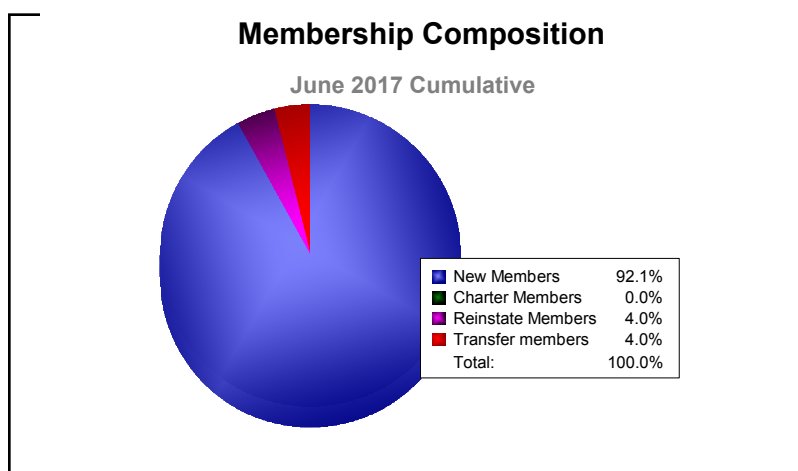

Year	New Clubs	Dropped Clubs	Gain/ Loss Clubs	New Members	Charter Members	Reinstate Members	Transfer Members	Total Member Added	Total Members Dropped	Gain/ Loss Members
2012-2013	0	0	0	109	0	12	14	135	-158	-23
2013-2014	0	-1	-1	107	1	7	13	128	-146	-18
2014-2015	0	-1	-1	109	0	3	6	118	-110	8
2015-2016	0	0	0	107	0	11	8	126	-128	-2
2016-2017	0	0	0	116	0	5	5	126	-137	-11
Average	0	0	0	110	0	8	9	127	-136	-9